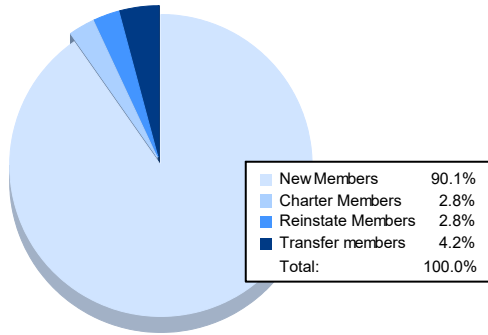

Year	New Clubs	Dropped Clubs	Gain/ Loss Clubs	New Members	Charter Members	Reinstate Members	Transfer Members	Total Member Added	Total Members Dropped	Gain/ Loss Members
2016-2017	0	0	0	124	1	4	6	135	111	24
2017-2018	4	1	3	139	77	5	4	225	187	38
2018-2019	0	1	-1	94	1	5	6	106	197	-91
2019-2020	0	1	-1	52	1	4	4	61	133	-72
2020-2021	0	0	0	64	2	2	3	71	118	-47
<b>Average</b>	<b>1</b>	<b>1</b>	<b>0</b>	<b>95</b>	<b>16</b>	<b>4</b>	<b>5</b>	<b>120</b>	<b>149</b>	<b>-30</b>

### Membership Composition June 2021 Cumulative